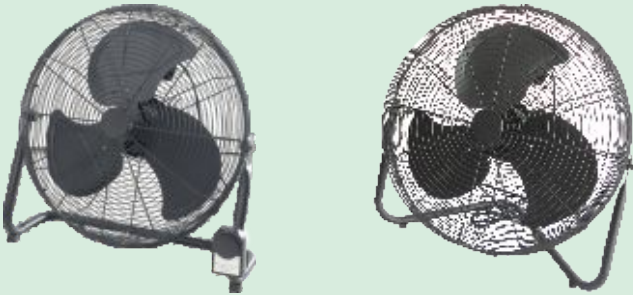

VIP (Export)

SIZE: 56"

FALSE CEILING FAN

With LED
SIZE: 14"

FALSE CEILING FAN
With LED and SIDE PENAL
SIZE: 14"

FALSE CEILING FAN
REGULAR
SIZE: 14"

FALSE CEILING FAN
with TAPE LIGHT and SIDE PENAL
SIZE: 14"

REGULAR

SIZES: 18"

ELEGANT

SIZE: 18"

With Remote

CLASSIC

SIZE: 18"

FLOOR FAN

SPECIFICATIONS						
Model	Sweep Size		Power (w)	Speed (rpm)	Freq. (Hz)	Voltage (V~)
	(inch)	(mm)				
SACSF-18	18"	450	130	1400	50	220/240

INDUSTRIAL WALL FAN

SPECIFICATIONS						
Model	Sweep Size		Power (w)	Speed (rpm)	Freq. (Hz)	Voltage (V~)
	(inch)	(mm)				
SAWF-24C3B	24"	600	280	1400	50	110
SAWF-24C3B	24"	600	280	1400	50	220/240
SAWF-26C3B	26"	650	320	1400	50	220/240
SAWF-30C3B	30"	750	350	1400	50	220/240

INDUSTRIAL STAND FAN

SPECIFICATIONS						
Model	Sweep Size		Power (w)	Speed (rpm)	Freq. (Hz)	Voltage (V~)
	(inch)	(mm)				
SASF-24C3B	24"	600	280	1400	50	110
SASF-24C3B	24"	600	280	1400	50	220/240
SASF-26C3B	26"	650	320	1400	50	220/240
SASF-30C3B	30"	750	350	1400	50	220/240