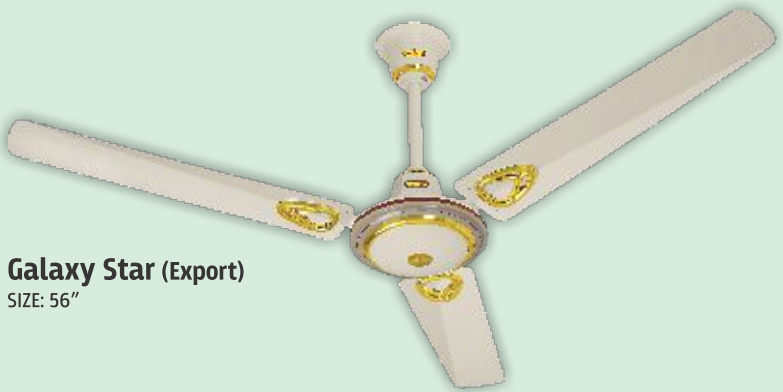

Fresh Air
Everywhere!

SUPER asia[®]

CEILING FANS

DUBAI
SIZE: 56"

DELUXE SAVER
SIZES: 48", 56"

JAZZ
SIZE: 56"

Galaxy Star (Export)

SIZE: 56"

VIP (Export)

SIZE: 56"

FALSE CEILING FAN

With LED
SIZE: 14"

FALSE CEILING FAN
With LED and SIDE PENAL
SIZE: 14"

FALSE CEILING FAN
REGULAR
SIZE: 14"

FALSE CEILING FAN
with TAPE LIGHT and SIDE PENAL
SIZE: 14"